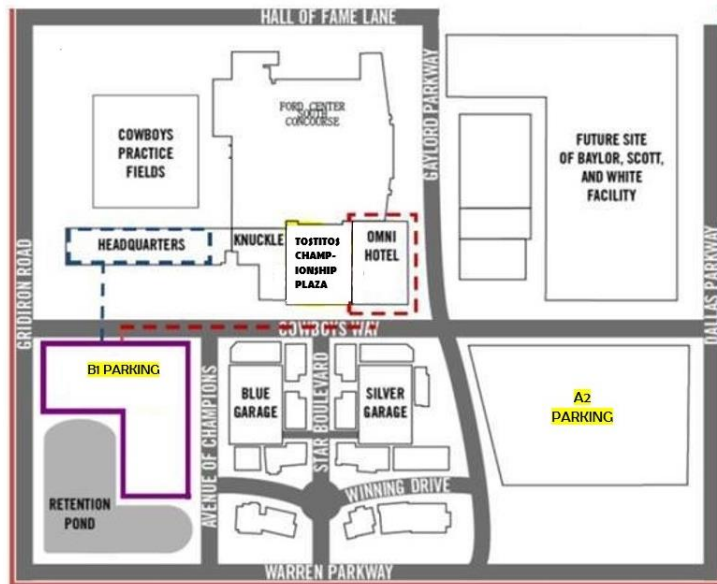

OMNI® HOTELS & RESORTS

frisco

DIRECTIONS FROM DOWNTOWN DALLAS:

1. Follow Dallas North Tollway N
2. Take the exit towards Warren Pkwy/Gaylord Pkwy
3. Use the 2nd from the left lane to turn LEFT onto Warren Pkwy
4. Turn Right onto Gaylord Pkwy
5. Turn left to enter the Omni Frisco Hotel.

DIRECTIONS FROM DFW:

1. Take TX-121 N and Sam Rayburn Tollway to Frisco and follow signs for Dallas North Tollway N.
2. Using the 2nd from the right lane to take the exit.
3. Keep left at the fork, and merge onto Dallas North Tollway N.
4. Take the exit for Lebanon Rd, make a U-turn to cross under the Dallas North Tollway and continue on Dallas Pkwy S frontage road.
5. Turn right onto Cowboys Way and right onto Gaylord Pkwy
6. Turn left to enter the Omni Frisco Hotel.

DIRECTIONS FROM OKLAHOMA:

1. Take I-35E S Towards Denton to TX-121N and Sam Rayburn Tollway to Frisco
2. Using the 2nd from the right lane to take the exit
3. Keep left at the fork, and merge onto Dallas North Tollway N.
4. Take the exit for Lebanon Rd, make a U-turn to cross under the Dallas North Tollway and continue on Dallas Pkwy S frontage road
5. Turn right onto Cowboys Way and right onto Gaylord Pkwy
6. Turn left to enter the Omni Frisco Hotel.

DIRECTIONS FROM EAST TEXAS:

1. Take I-30 W towards Dallas
2. Take exit 96 for TX-302 Spur W in Greenville.
3. Keep right to continue on Lee St. TX-302 Spur W
4. Take US-380 W to TX-399 Spur W in McKinney
5. Turn left onto Airport Dr. and follow to Industrial Blvd.
6. Turn right on Industrial Blvd. and left onto S. McDonald St./ TX-399 Spur W.
7. Continue on TX-121N and Sam Rayburn Tollway to Dallas North Tollway in Frisco N
8. Take the exit toward Lebanon Rd from Dallas North Tollway N
9. Make a U-turn to cross under the Dallas North Tollway and continue on Dallas Pkwy S frontage road
10. Turn right onto Cowboys Way and right onto Gaylord Pkwy
11. Turn left to enter the Omni Frisco Hotel.